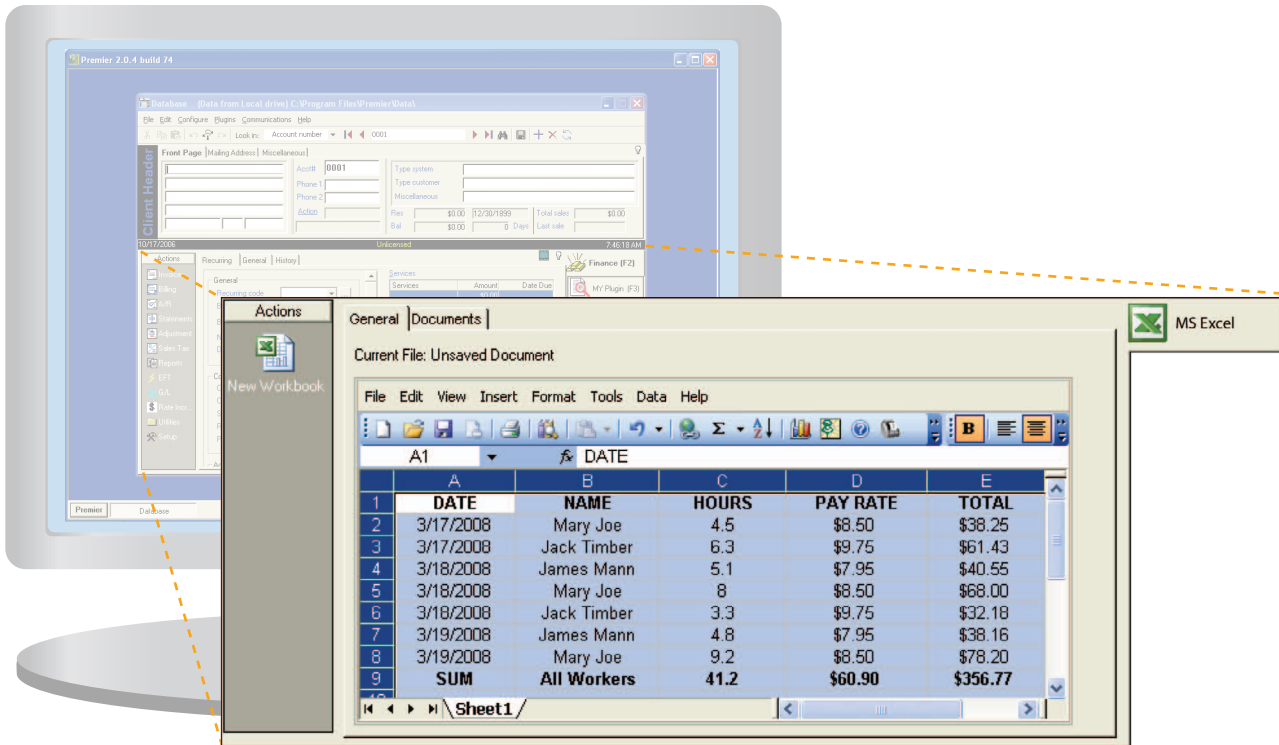

MS EXCEL PLUGIN

MS EXCEL

The MS Excel Plugin contains the popular Microsoft Excel spreadsheet in your program. This program can be used to create your own spreadsheets for your clients. Even with a wide range of optional Plugins, you may wish to hold some client information or client financial data in a spreadsheet.

What's unique about containing Excel in a Plugin is that the Plugin automatically loads the most recently edited spreadsheet for your customers when your customer's account is selected. When you switch from client to client, you will automatically see the most recently edited document for each client you switch to.

Move about MS Excel
Microsoft Office Excel is a powerful tool you can use to create and format spreadsheets, and analyze and share information to

make more informed decisions. With the Microsoft Office Fluent user interface, rich data visualization, and PivotTable views, professional-looking charts are easier to create and use.