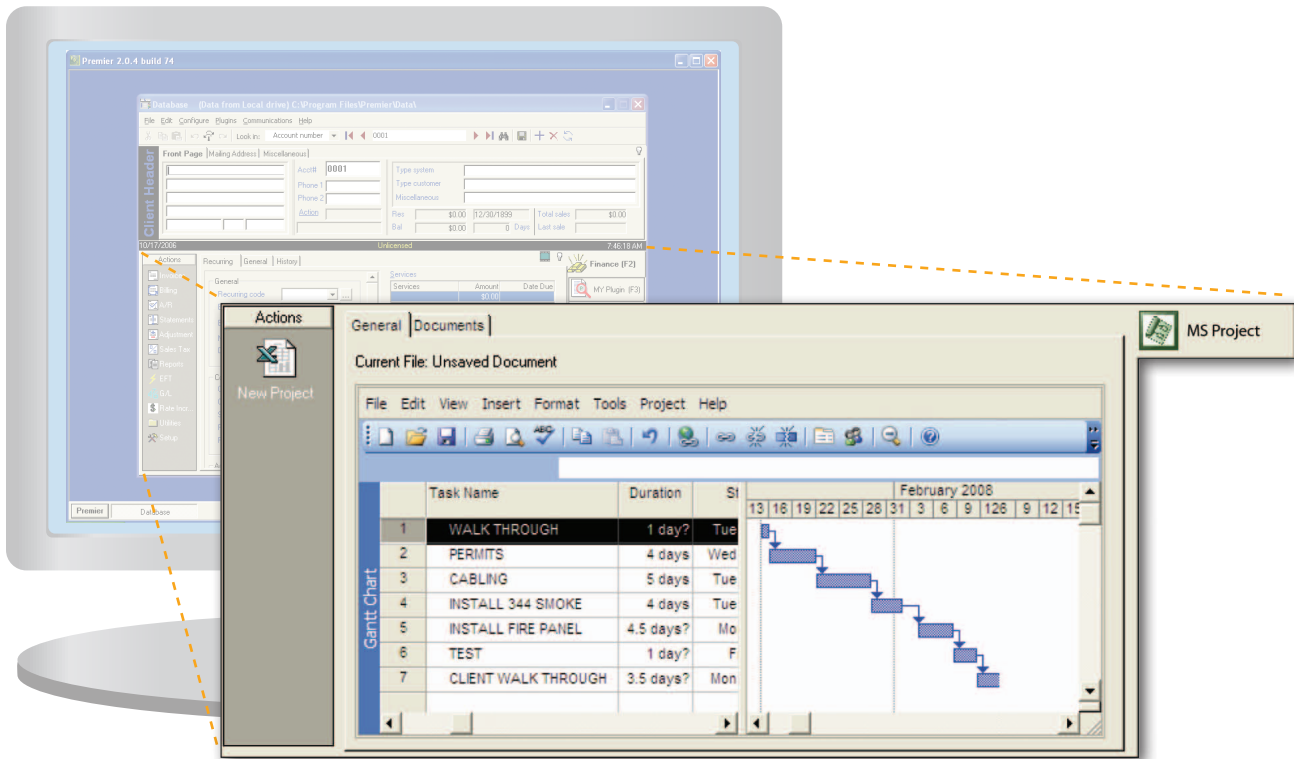

MS PROJECT PLUGIN

MS PROJECT

The MS Project Plugin contains the popular Microsoft Project planning program. This program can be used to coordinate and plan larger jobs that involve multiple stages for completion and / or coordination with other contractors or timetables.

What's unique about containing Project in a Plugin is that the Plugin automatically loads the current project for your customer when your customer's account is selected. When you switch from client to client, you will automatically see the current project for each client you switch to.

More about MS Project

Microsoft Office Project gives you robust project management tools with the right blend of usability, power, and flexibility, so you can manage projects more efficiently and effectively. You can stay informed and control project work, schedules, and finances, keep project teams aligned, and be more